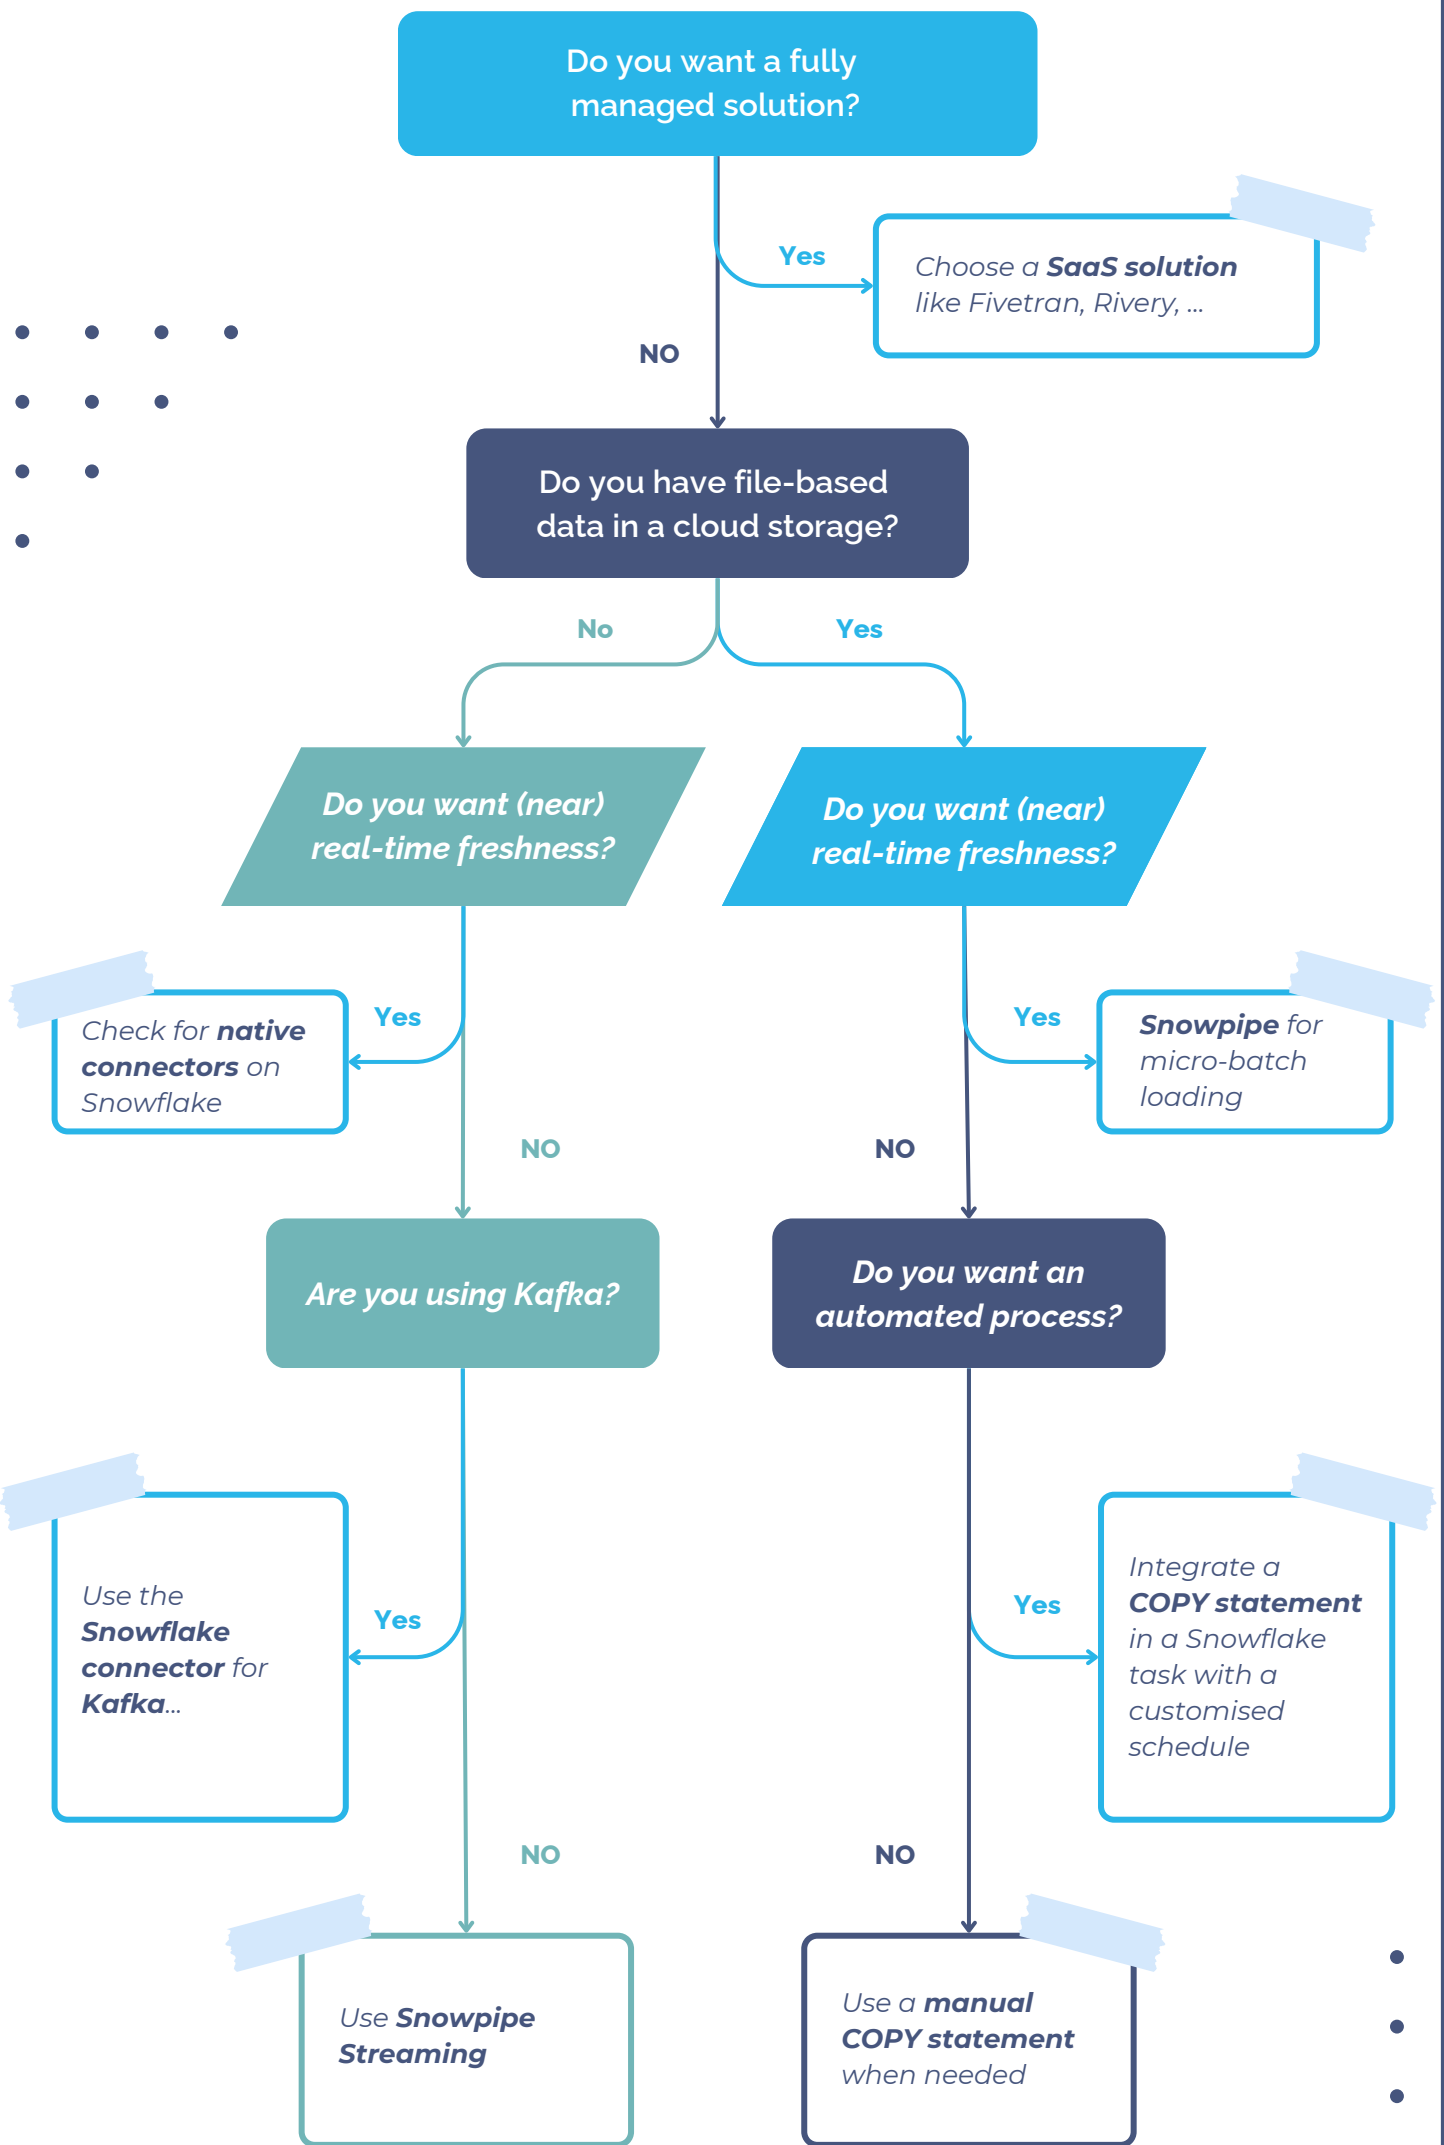

What Data Ingestion Method is right for you?

How do you know which data ingestion method is the right one for your use case? This flowchart can help you!

Looking to accelerate your Snowflake Data Journey?

Biztory is a Snowflake Premier partner with a focus to leverage Snowflake best-practices to make sure your data stays in safe hands. Get in touch to see if we can help you accelerate your Snowflake projects.

[Get in touch](#)